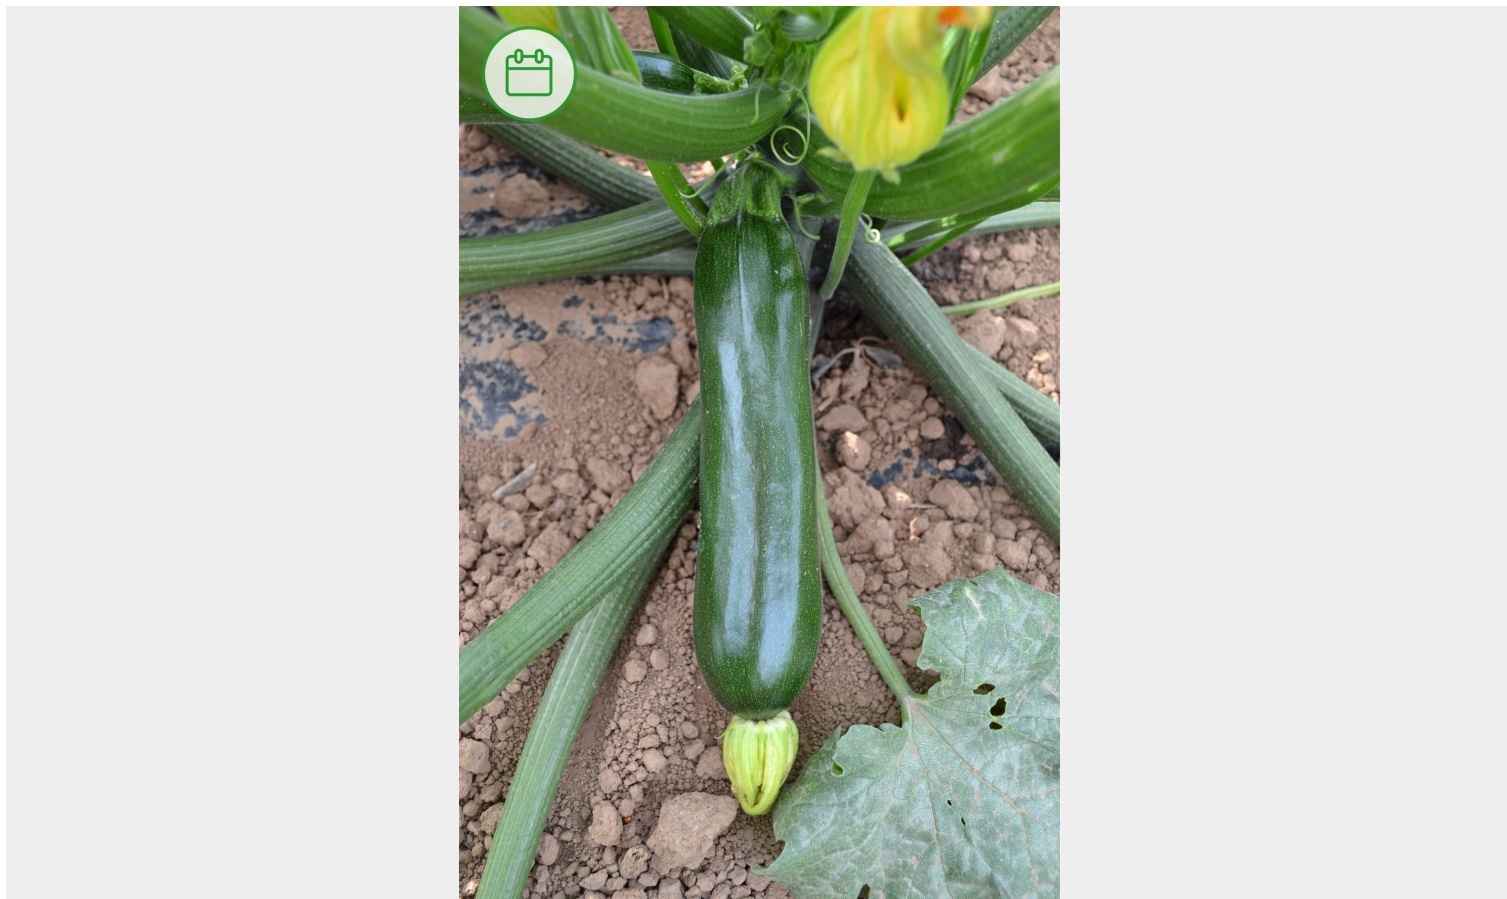

SQ-5628

Phase3 Very DARK GREEN squash with a very soft mottling and slightly domed cylindrical shape. Its plant of medium vigor stands out, with a bearing and architecture that allows it to remain erect resting on the basal leaves while it continues with the production of fruits. The leaves have an intense silver. The variety has very good resistance to powdery mildew and viruses.